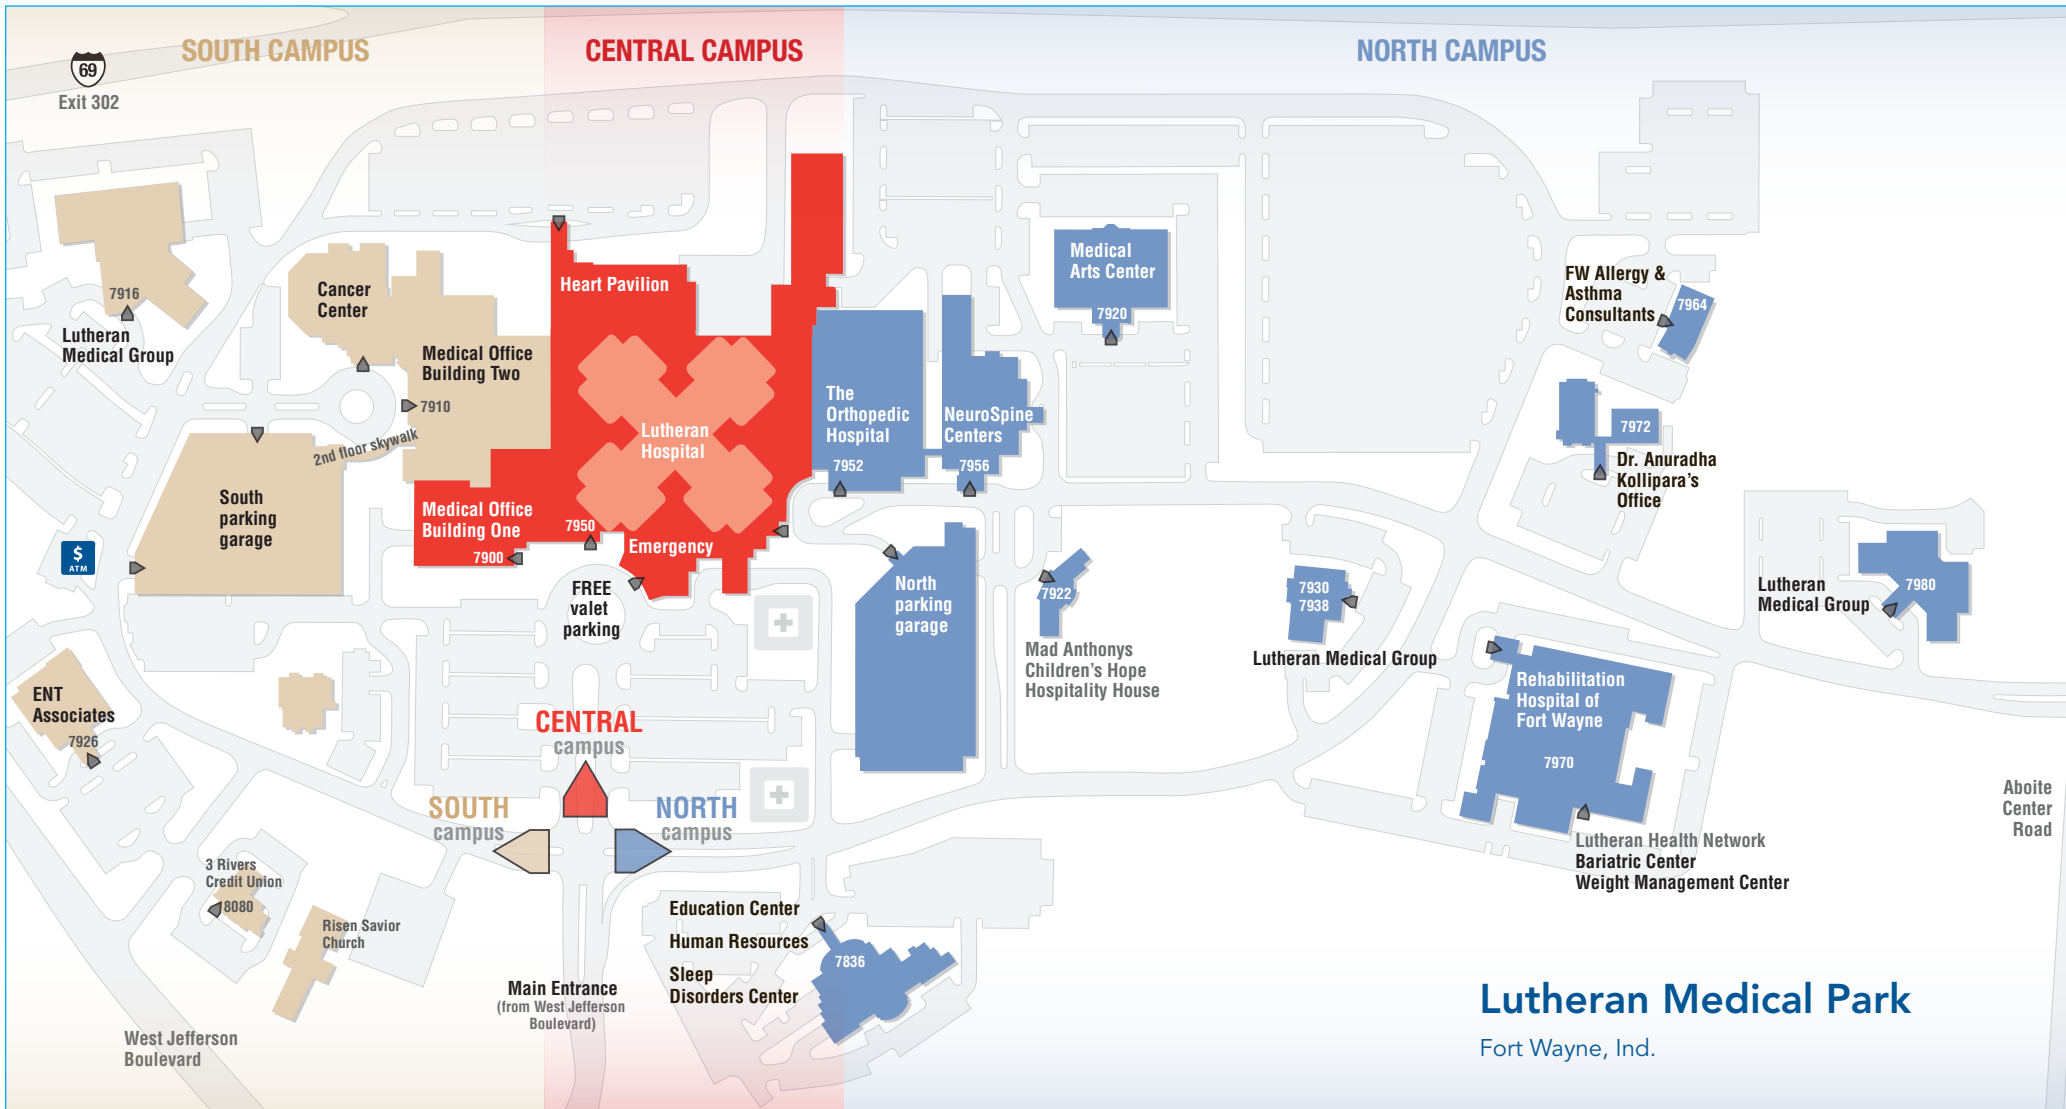

Lutheran Health Network

Lutheran Hospital

LutheranHealth.net

notes _____

Lutheran Medical Park
Fort Wayne, Ind.